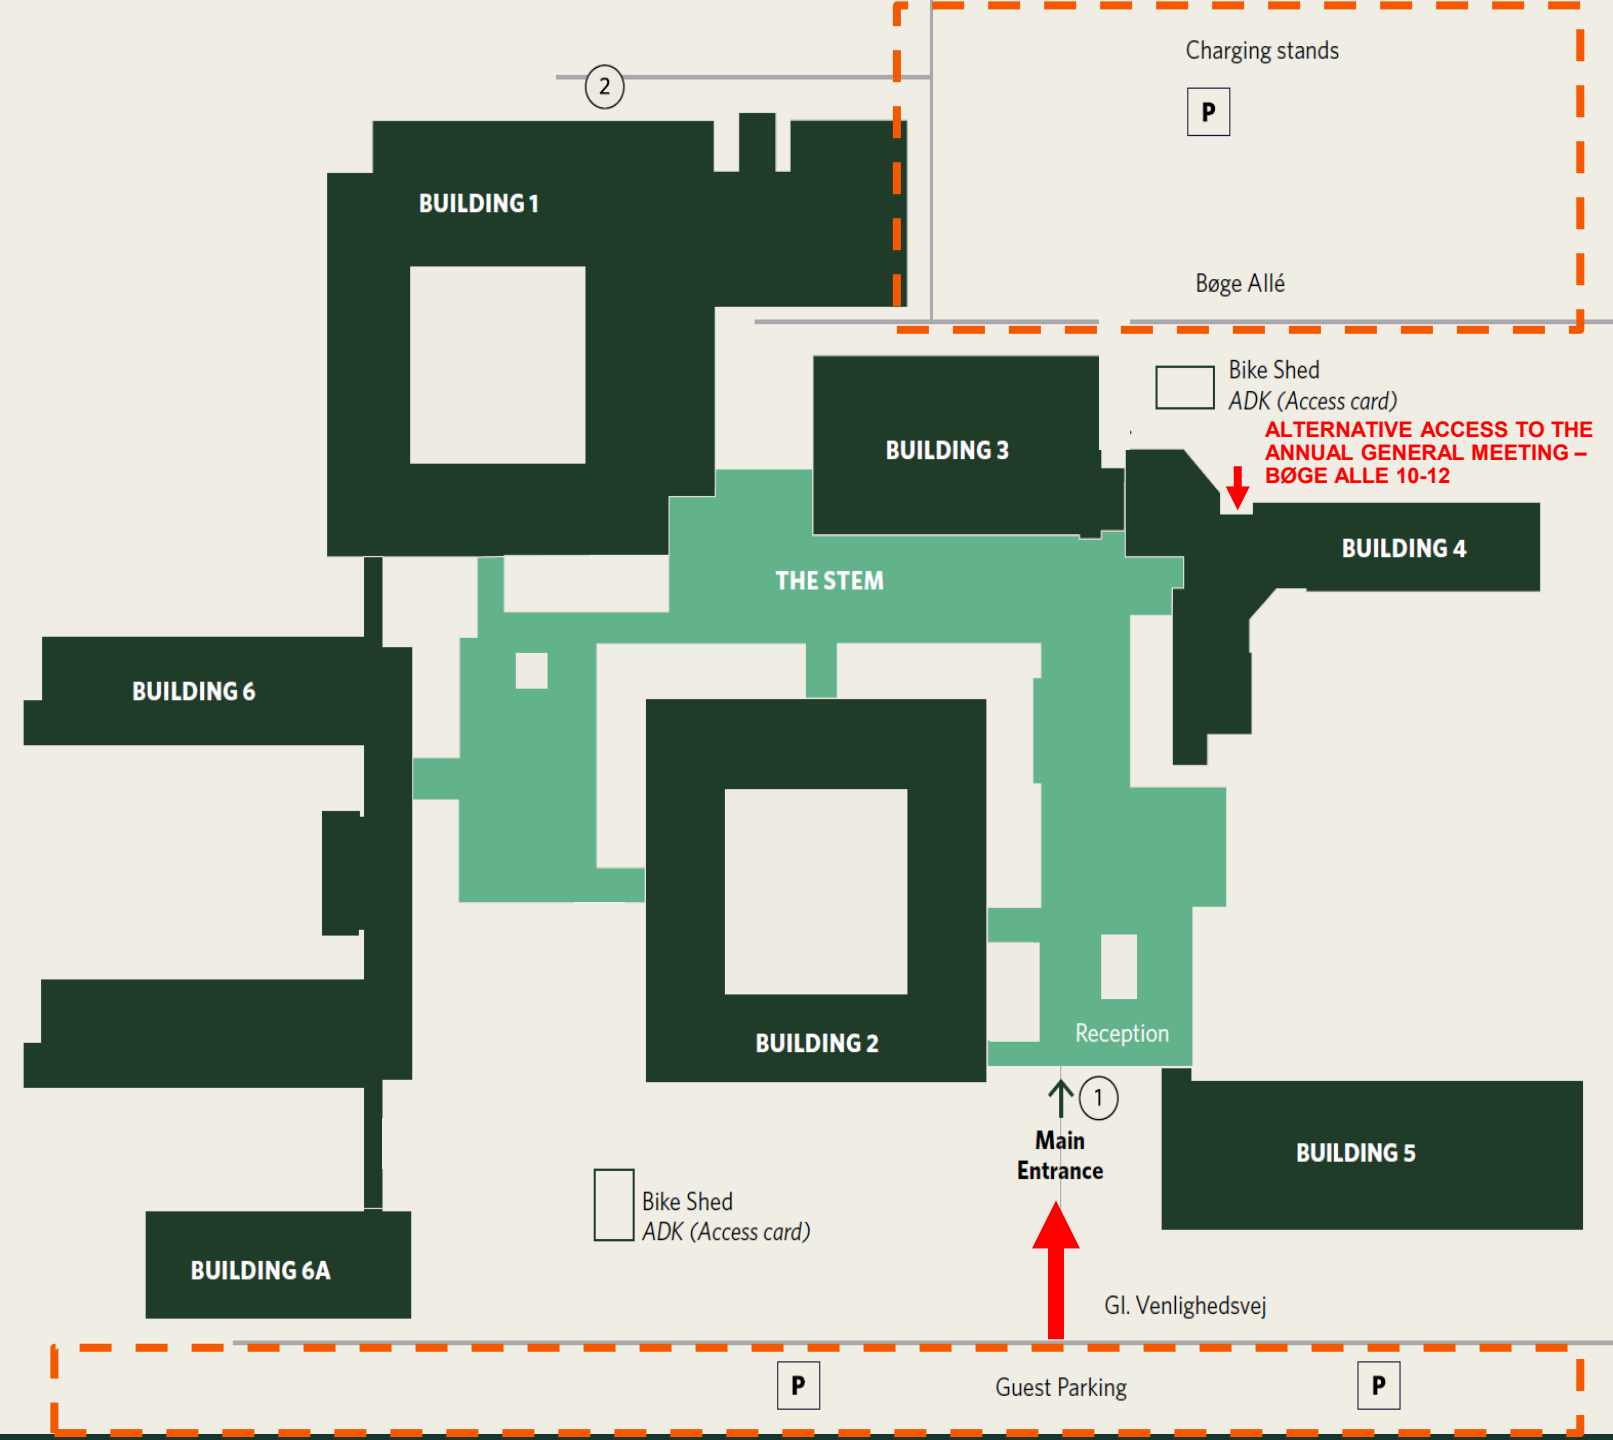

February 26, 2026

novonesis

# Parking & public transport

**Annual General Meeting 2026**

# PARKING BY GL. VENLIGHEDSVEJ 14 & BØGE ALLÉ 10 - 12

*YOU CAN FIND ALTERNATIVE  
PARKING ACROSS THE STREET, OR  
OTHER PLACES IN DTU  
FORSKERPARKEN*

**TAXIS** MUST DRIVE TO THE  
RECEPTION AT THE ADDRESS:  
GL. VENLIGHEDSVEJ 14, 2970  
HØRSHOLM  
*YOU CAN ORDER A TAXI IN THE  
RECEPTION*

# Public transport from Nørreport Station

Bus 150 S from Nørreport  
Station to Gl. Venlighedsvej  
14 og Bøge Allé 10 -12,  
2970 Hørsholm